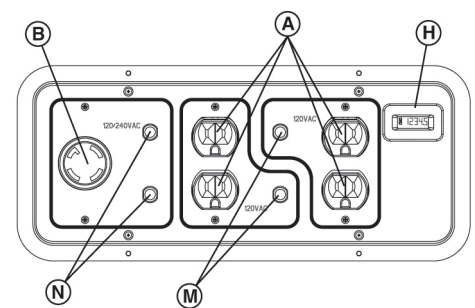

Other Features

H	Hour Meter